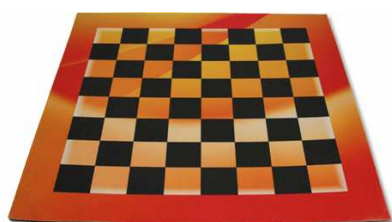

7th March 2008

Care for the Planet Chessboards

School fundraising opportunity: Participate in “The Pink Turtle Chessboard Challenge” and raise funds for your school and more...

Roger Carthew, mastermind behind the revolutionary Pink Turtle Enviro Mat Chessboards, makes it possible for your students to come up with their own chessboard; learning, being creative, and having fun - at the same time designing an ideal school memento. It could be printed in school colours, have students names, faces or even class pictures printed on them, if you so wish. The possibilities are as endless as your students' imaginations!

All your students need do, is get designing! Run a competition within your school to come up with the best and most striking design and then order. Pink Turtle does the rest. From all the designs sent, PT will select the best for the “Chessboard Challenge Gallery”.